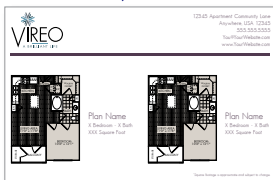

BROCHURE OPTIONS

12 OR 16 PAGE BROCHURE
7" x 7" Folded

DELUXE TRI-PANEL BROCHURE
5.25" x 6.875" Folded

STANDARD TRI-PANEL BROCHURE
3.75" x 8.5" Folded

POCKET FOLDER
9" x 12"

COMPACT POCKET BROCHURE
9" x 6"

FLOOR PLAN INSERT
8.5" x 11"

COMPACT FLOOR PLAN INSERT
8.5" x 5.5"

WAVES PLUM COLOR PALETTE PRODUCT LINE

SELECT FROM A VARIETY OF PRINTED PRODUCTS FOR DYNAMIC AND CONSISTENT BRAND MARKETING

PROMOTIONAL

FLYER
8.5" x 11"

POSTCARD
11" x 6"

RACK CARD
4" x 9"

PROMO CARD
4" x 4"

CORRESPONDENCE AND FOLLOW UP

**LETTERHEAD
W/ ENVELOPE**
8.5" x 11"; #10 Standard

BUSINESS CARD
3.5" x 2"

**THANK YOU CARD
W/ ENVELOPE**
6" x 4.25" Folded; A6