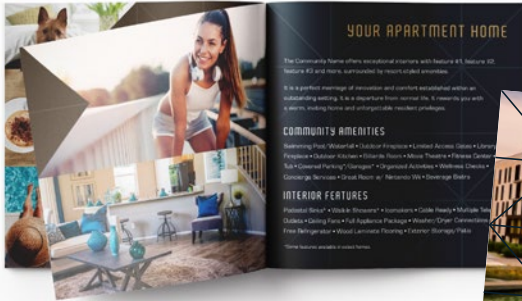

CREATIVE GEOMETRIC MIDNIGHT COLOR PALETTE PRODUCT LINE

SELECT FROM A VARIETY OF PRINTED PRODUCTS FOR DYNAMIC AND CONSISTENT BRAND MARKETING

MIDNIGHT (AS SHOWN)

In this theme, crisp geometric shapes flow with dynamic patterns. Use suggested colors or customize with YOUR own!

SUNRISE

BROCHURE OPTIONS

BROCHURE (12 OR 16 PAGE)
7" x 7" Folded

BOOKLET (12 OR 16 PAGE)
5.5" x 8.5" Folded

STANDARD TRI-PANEL BROCHURE
3.75" x 8.5" Folded

GALLERY TRI-PANEL BROCHURE
5.7" x 11" Folded

FLOOR PLAN INSERT
8.5" x 11"

POCKET FOLDER
9" x 12"

COMPACT POCKET BROCHURE
9" x 6"

COMPACT FLOOR PLAN INSERT
8.5" x 5.5"

CREATIVE GEOMETRIC MIDNIGHT COLOR PALETTE PRODUCT LINE

SELECT FROM A VARIETY OF PRINTED PRODUCTS FOR DYNAMIC AND CONSISTENT BRAND MARKETING