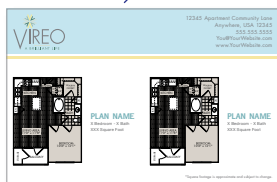

BROCHURE OPTIONS

12 OR 16 PAGE BROCHURE
7" x 7" Folded

DELUXE TRI-PANEL BROCHURE
5.25" x 6.875" Folded

STANDARD TRI-PANEL BROCHURE
3.75" x 8.5" Folded

POCKET FOLDER
9" x 12"

NEW BROCHURE FORMAT!

COMPACT FLOOR PLAN INSERT
8.5" x 5.5"

COMPACT POCKET BROCHURE
9" x 6"

FLOOR PLAN INSERT
8.5" x 11"

TILE OXYGEN COLOR PALETTE PRODUCT LINE

SELECT FROM A VARIETY OF PRINTED PRODUCTS FOR DYNAMIC AND CONSISTENT BRAND MARKETING

PROMOTIONAL

FLYER
8.5" x 11"

POSTCARD
11" x 6"

RACK CARD
4" x 9"

PROMO CARD
4" x 4"

CORRESPONDENCE AND FOLLOW UP

**LETTERHEAD
W/ ENVELOPE**
8.5" x 11"; #10 Standard

BUSINESS CARD
3.5" x 2"

**THANK YOU CARD
W/ ENVELOPE**
6" x 4.25" Folded; A6