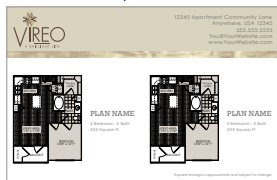

BROCHURE OPTIONS

12 OR 16 PAGE BROCHURE
7" x 7" Folded

DELUXE TRI-PANEL BROCHURE
5.25" x 6.875" Folded

STANDARD TRI-PANEL BROCHURE
3.75" x 8.5" Folded

POCKET FOLDER
9" x 12"

NEW BROCHURE FORMAT!

COMPACT FLOOR PLAN INSERT
8.5" x 5.5"

COMPACT POCKET BROCHURE
9" x 6"

FLOOR PLAN INSERT
8.5" x 11"

MACRAME JOSEPHINE COLOR PALETTE PRODUCT LINE

SELECT FROM A VARIETY OF PRINTED PRODUCTS FOR DYNAMIC AND CONSISTENT BRAND MARKETING

PROMOTIONAL

FLYER
8.5" x 11"

POSTCARD
11" x 6"

RACK CARD
4" x 9"

PROMO CARD
4" x 4"

CORRESPONDENCE AND FOLLOW UP

**LETTERHEAD
W/ ENVELOPE**
8.5" x 11"; #10 Standard

BUSINESS CARD
3.5" x 2"

**THANK YOU CARD
W/ ENVELOPE**
6" x 4.25" Folded; A6