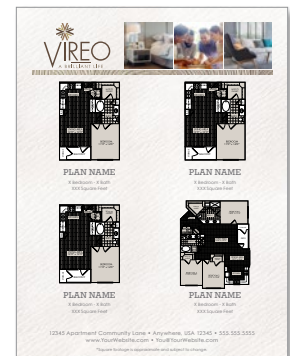

BROCHURE OPTIONS

12 OR 16 PAGE BROCHURE
7" x 7" Folded

DELUXE TRI-PANEL BROCHURE
5.25" x 6.875" Folded

STANDARD TRI-PANEL BROCHURE
3.75" x 8.5" Folded

POCKET FOLDER
9" x 12"

NEW BROCHURE FORMAT!

COMPACT FLOOR PLAN INSERT
8.5" x 5.5"

COMPACT POCKET BROCHURE
9" x 6"

FLOOR PLAN INSERT
8.5" x 11"

MACRAME JOSEPHINE COLOR PALETTE PRODUCT LINE

SELECT FROM A VARIETY OF PRINTED PRODUCTS FOR DYNAMIC AND CONSISTENT BRAND MARKETING

PROMOTIONAL

FLYER
8.5" x 11"

POSTCARD
11" x 6"

RACK CARD
4" x 9"

PROMO CARD
4" x 4"

CORRESPONDENCE AND FOLLOW UP

**LETTERHEAD
W/ ENVELOPE**
8.5" x 11"; #10 Standard

BUSINESS CARD
3.5" x 2"

**THANK YOU CARD
W/ ENVELOPE**
6" x 4.25" Folded; A6